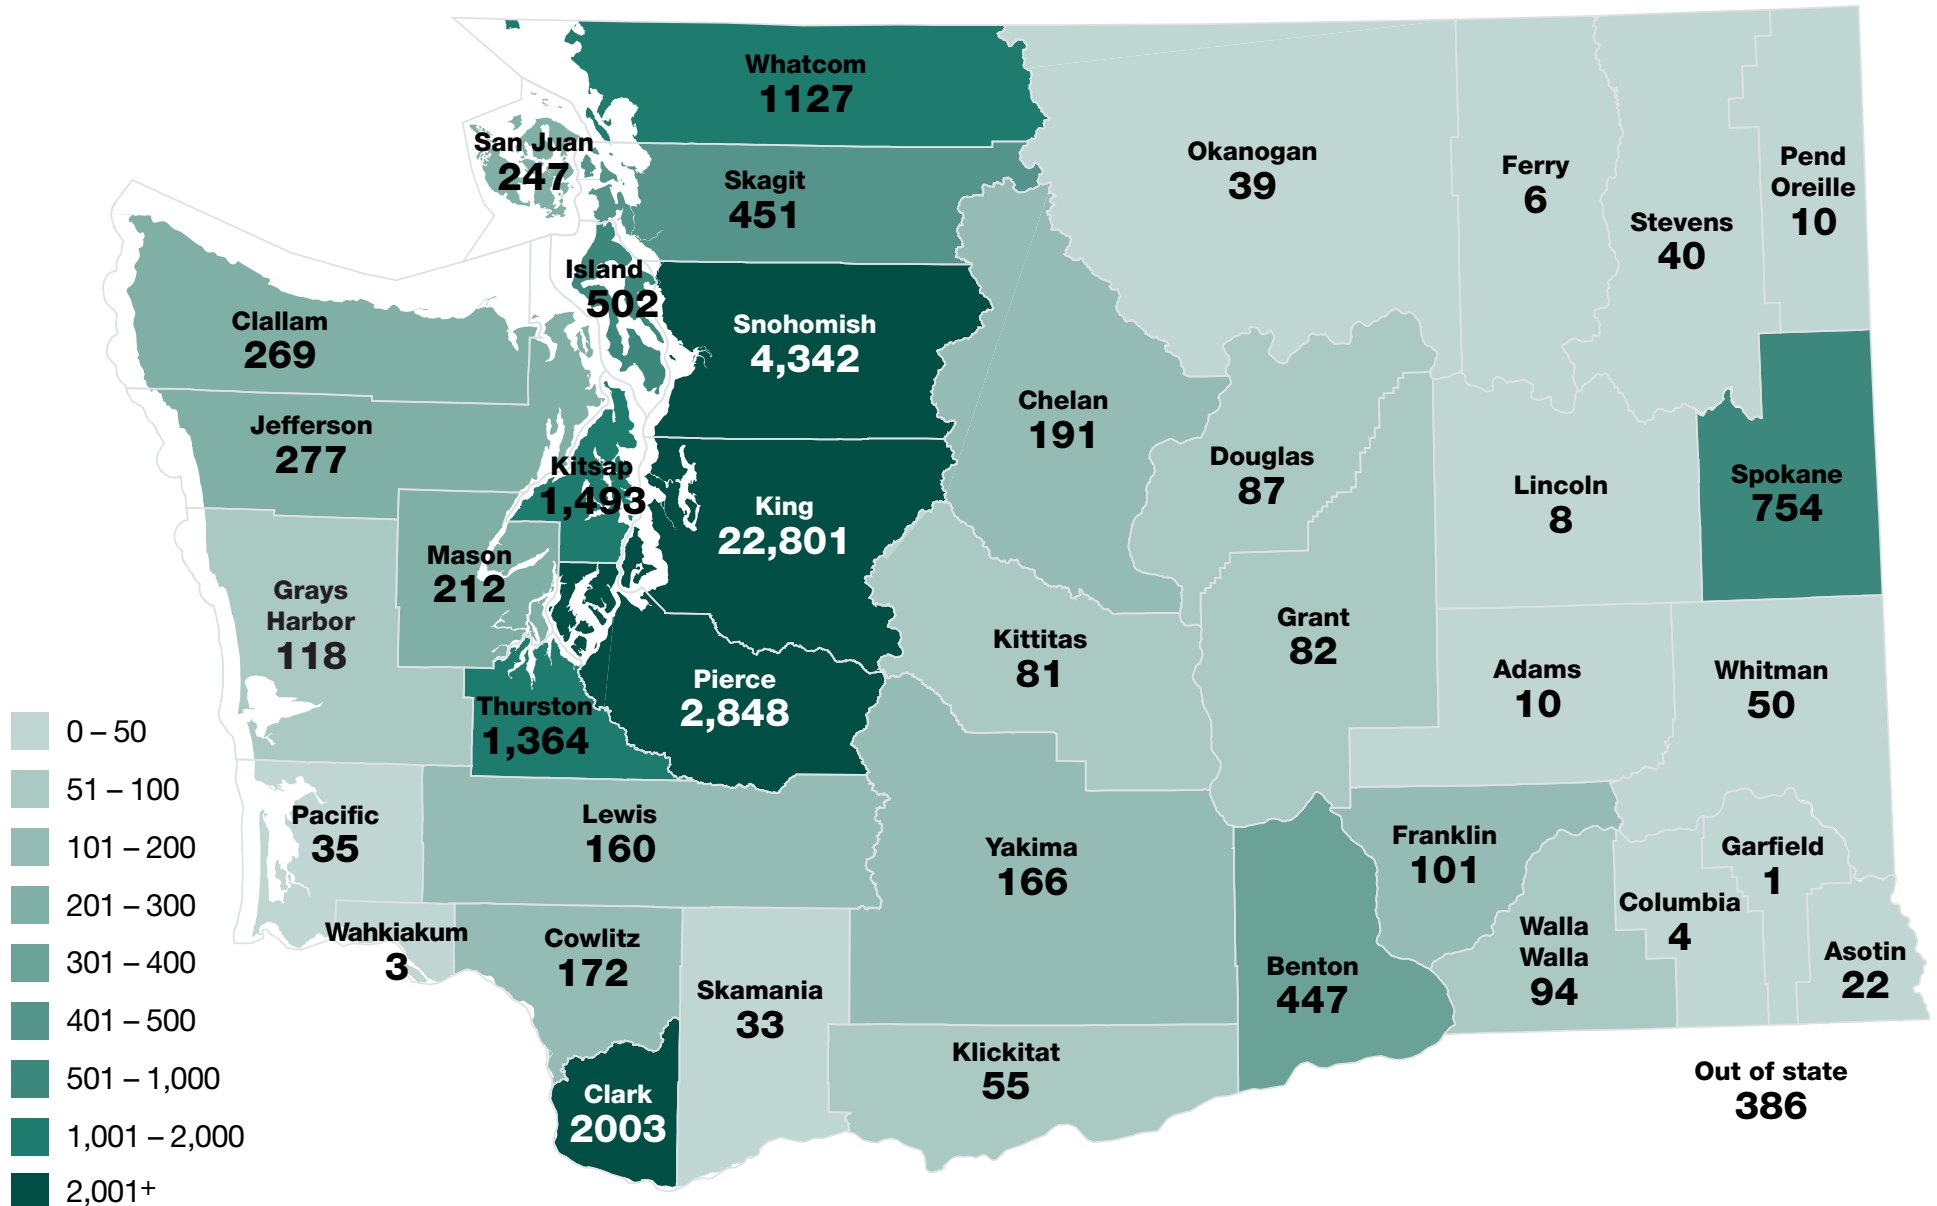

41,091 Plug In Electric Vehicles Registered in Washington

As of November 30, 2018

Map includes Electric Vehicles (EVs) produced by major automakers since about 2011. It does not include cars that were converted to EVs by their owners, neighborhood Evs or EV models from the 1990's that are still registered in Washington, or motorcycles. WSDOT created this map based on data provided by the Washington State Department of Licensing.